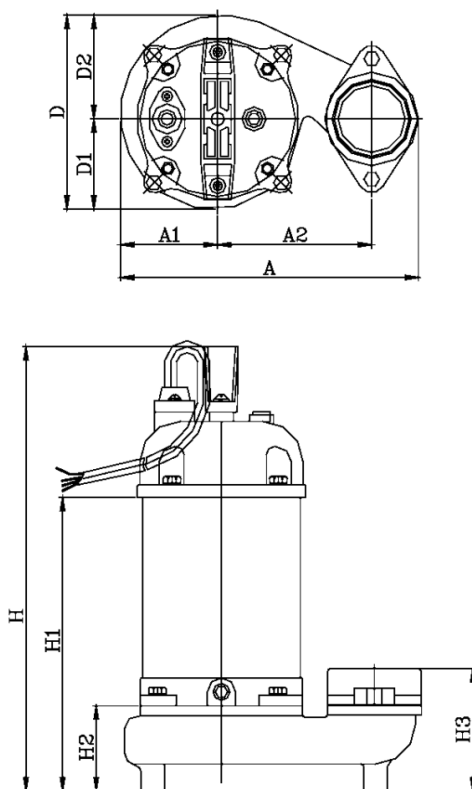

Article number: 7190207550112

Description: KleePump VPS50-08S stainless steel
0,75Kw 1x230V 50Hz outlet 2" pipe branch

Measures

A = 222	Kg = 13
A1 = 73	
A2 = 115	
D = 145	
H = 410	
H1 = 297	
H2 = 113	
H3 = 133	